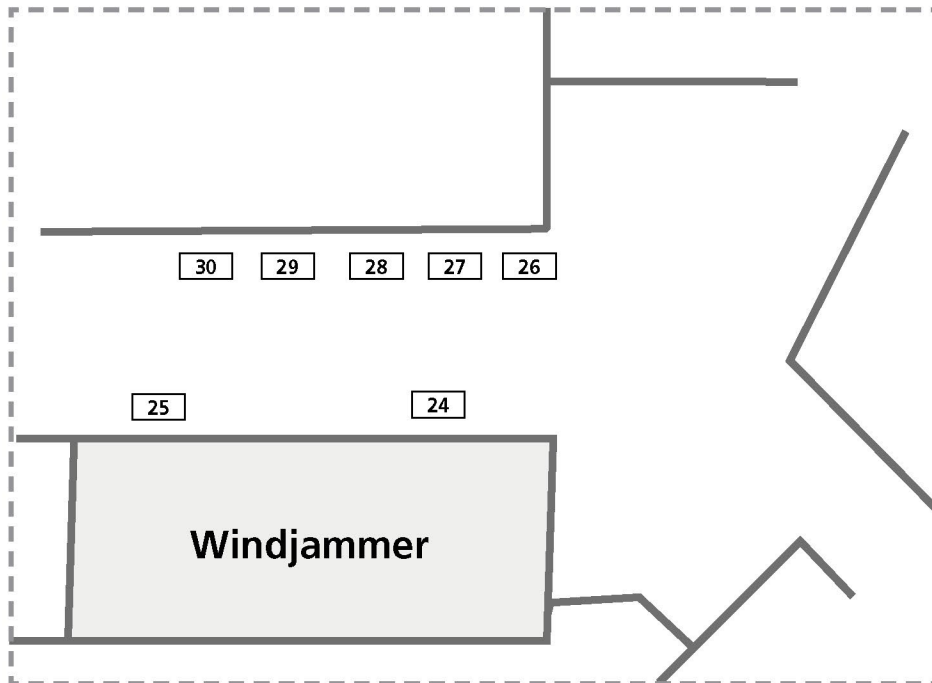

To Chesapeake Ballroom ↑

Second Floor

Breakout Room
Cutter

20

21

Breakout Room
Schooner

22

23

Boardroom

Breakout Room
Galleon

Breakout Room
Clipper

30

29

28

27

26

25

24

Windjammer

Maryland School Counselor Association Conference

March 20-21, 2022 Hyatt Regency Chesapeake Bay • Cambridge, MD

Convention Space Floor Plan