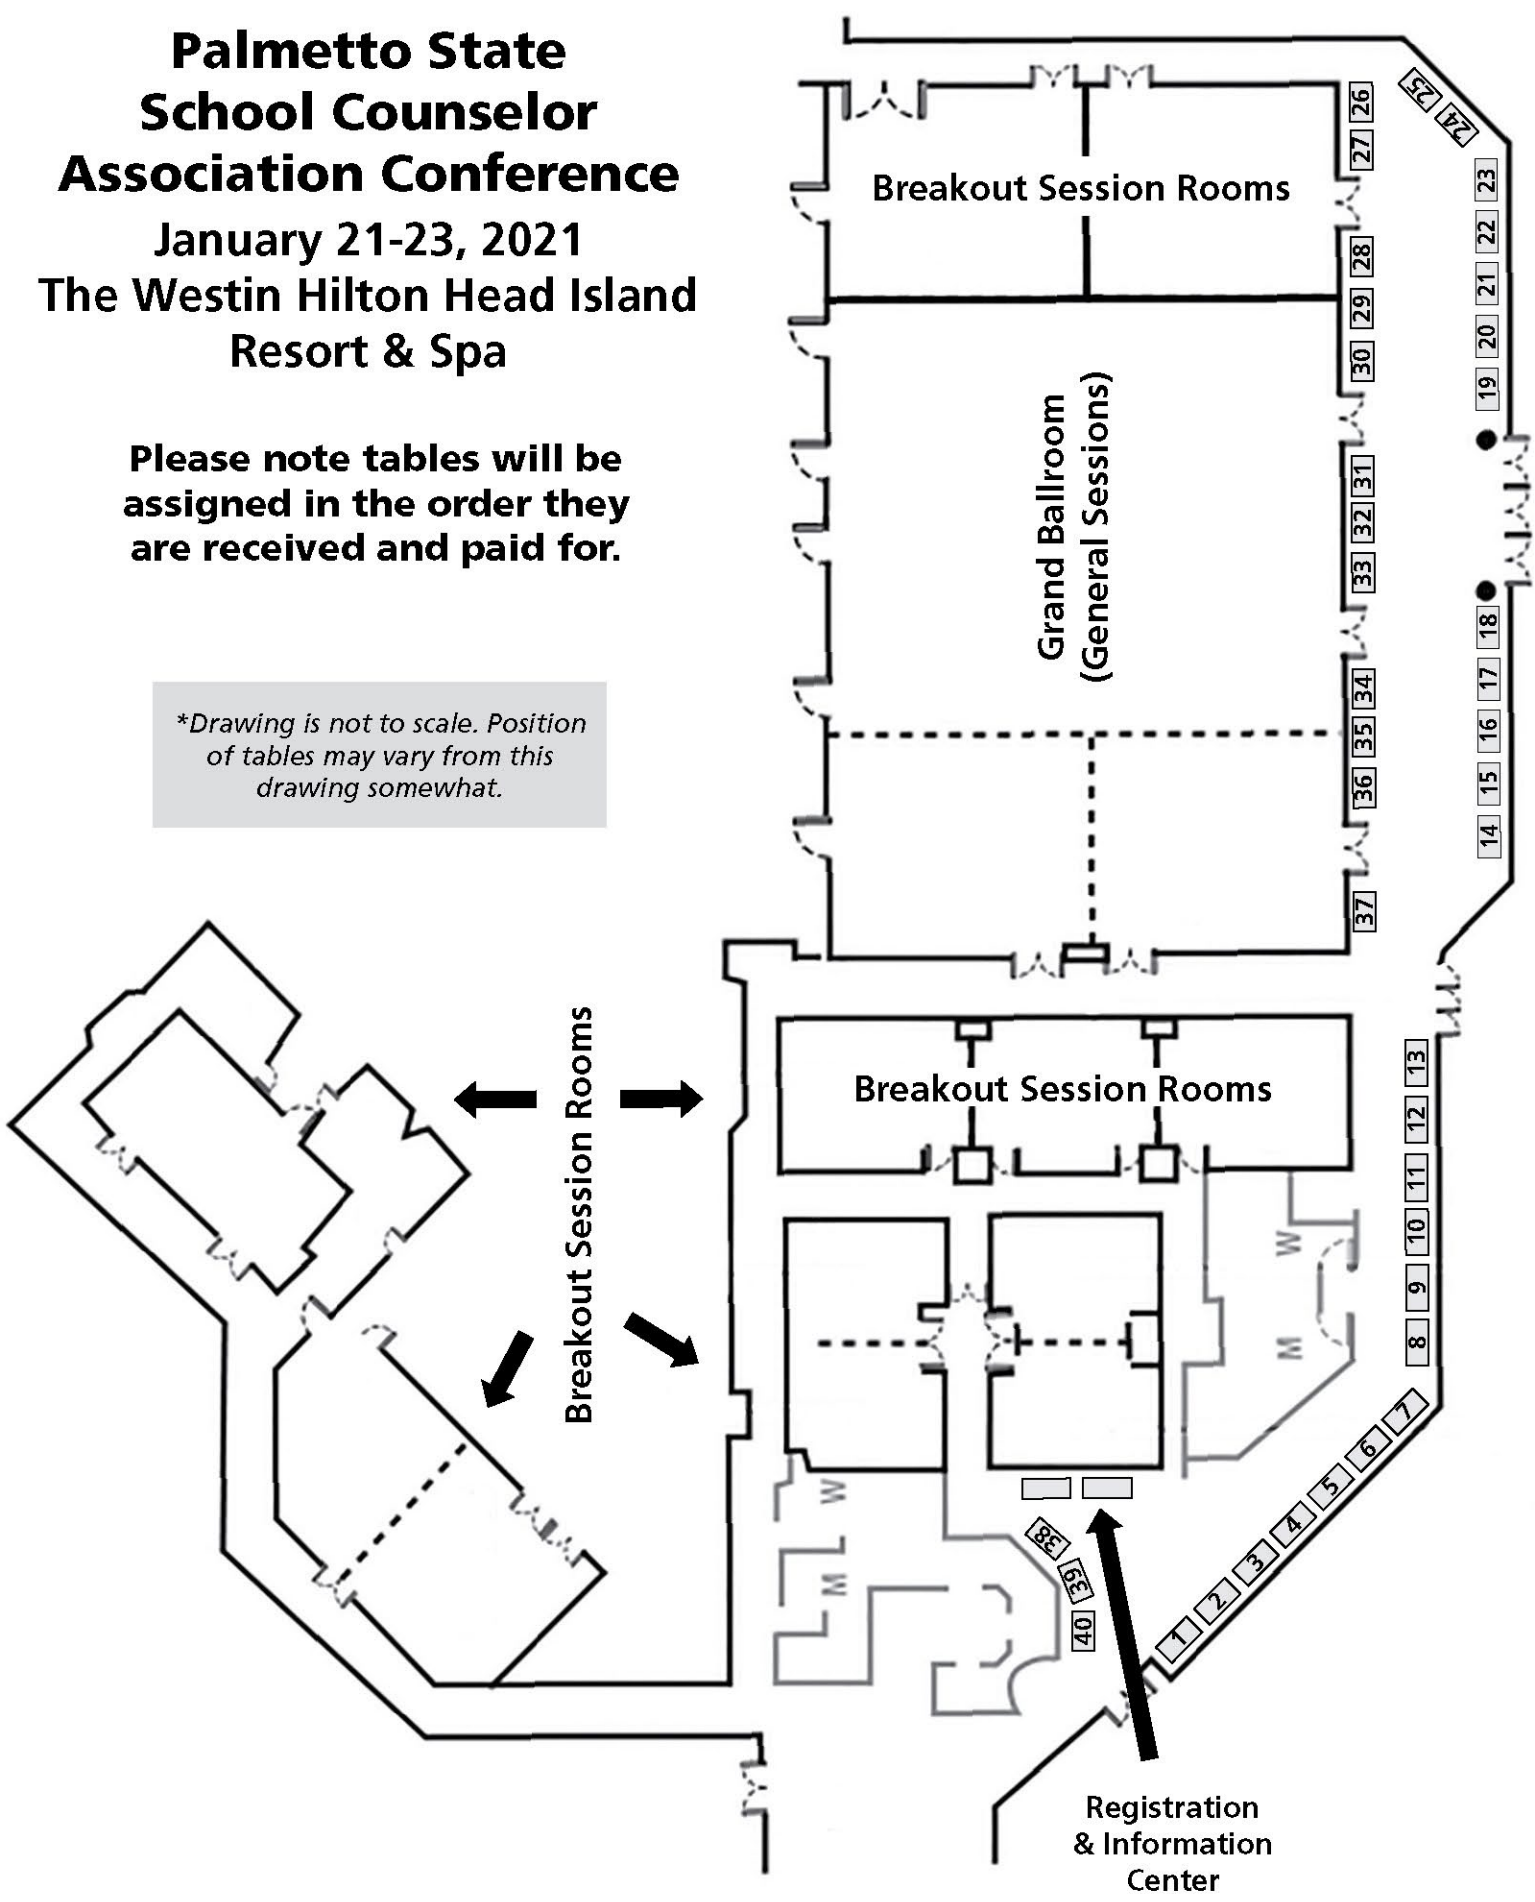

*\*Drawing is not to scale. Position  
of tables may vary from this  
drawing somewhat.*

- 1 Heavenly Spa
- 2 Main Entrance
- 3 Lobby
- 4 Front Desk & Concierge
- 5 Mitchelville Gazebo Room
- 6 Ingredients Lobby Café
- 7 Resort Store
- 8 Koi Pond Garden
- 9 Board Rooms
- 10 Carolina Room
- 11 Round Pool
- 12 Main Swimming Pool
- 13 Hot Tub
- 14 Covered Swimming Pool
- 15 View 32 Bar
- 16 Activities Desk
- 17 Poolside Concierge
- 18 Westin Family
- 19 Oceans Beachfront Dining
- 20 Oceanfront Pavilion
- 21 Splash Poolside Dining
- 22 Oceanfront Deck
- 23 Cabana Deck
- 24 Outside Hilton Head
- 25 Westin Workout
- 26 Historical Exhibit